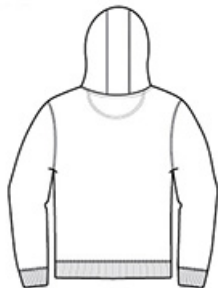

SPEC SHEET + MEASUREMENTS

Carhartt® Midweight Hooded Sweatshirt. CTK121

Product photo

Sometimes Mother Nature can't make up her mind. This sweatshirt works perfectly as a layer or by itself, allowing you to adapt with the weather.

- 10.5-ounce, 50/50 cotton/poly blend or 59/41 cotton/poly blend (Black, Carbon Heather, Moss, New Navy)*
- 50/50 cotton/poly blend (Brite Lime, Brite Orange)
- 70/30 cotton/poly blend (Heather Grey)
- Attached three-piece hood with drawcord closure
- Front hand warmer pocket
- Stretchable, spandex-reinforced, rib knit cuffs and waistband
- Carhartt-strong, triple-stitched main seams
- Carhartt label sewn on hand warmer pocket
- Loose fit

CARE INSTRUCTIONS

Machine wash cold like colors. Do not bleach. Tumble dry low.

Sketches

FRONTVIEW

front

BACKVIEW

back

SPEC SHEET + MEASUREMENTS

Carhartt® Midweight Hooded Sweatshirt. CTK121

PRODUCT MEASUREMENTS

| | S | M | L | XL | 2XL | 3XL | 4XL |
|--------------------------------|--------|--------|--------|--------|--------|--------|--------|
| Body Length at Back | 28 | 29 | 29 | 30 | 30 | 31 | 31 |
| Chest | 22 | 24 | 26 | 28 | 30 | 32 | 34 |
| Sleeve Length from Center Back | 35 7/8 | 36 5/8 | 37 3/8 | 38 1/8 | 38 7/8 | 39 3/8 | 39 7/8 |